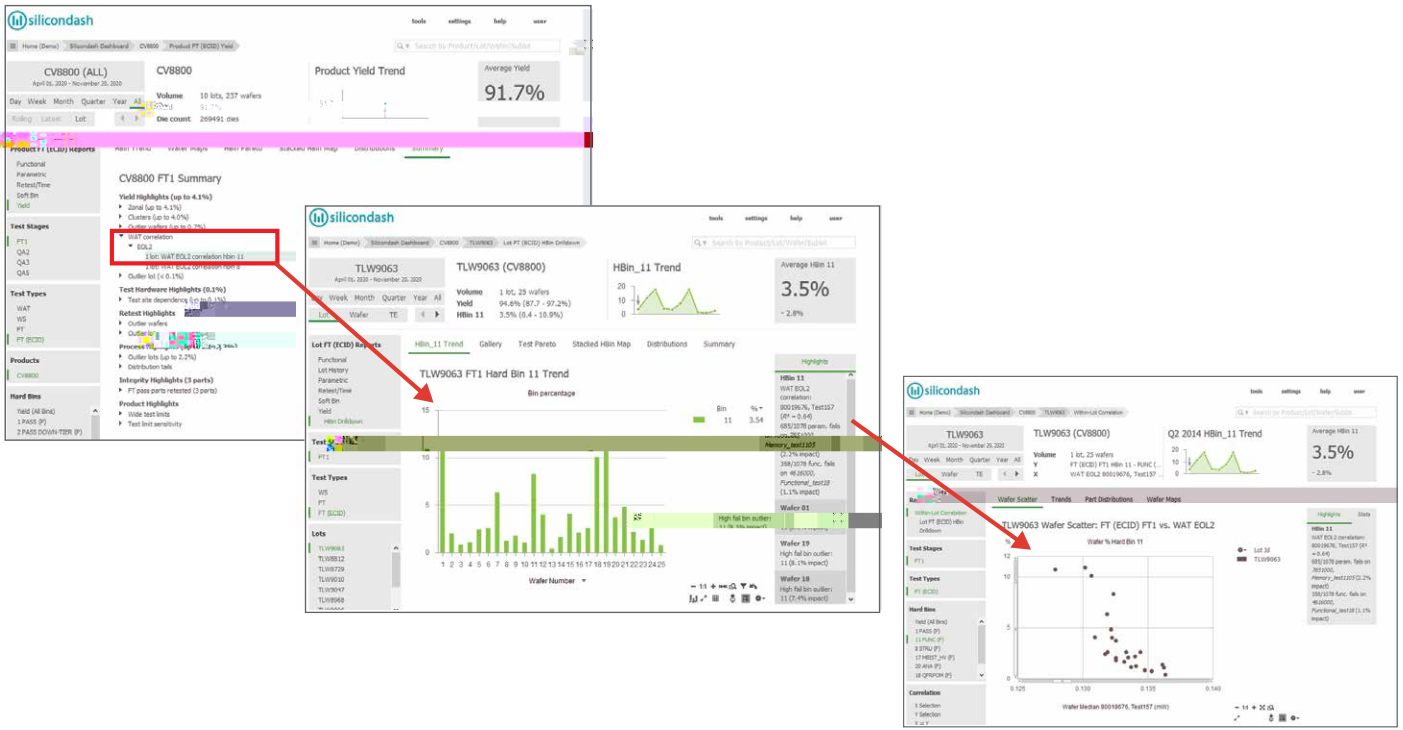

SiliconDash

Data Analytics for High-Volume Semiconductor Manufacturing and Test

Overview

What are SiliconDash Insights

Small Sampling of Insights Provided within SiliconDash

Figure 1: All Insights are instantly and automatically refreshed within seconds as your data continuously streams in independent of data volume

Architected with the User Experience in Mind

Figure 2: From hierarchical analysis to root cause in only a few clicks

Automated Production Control