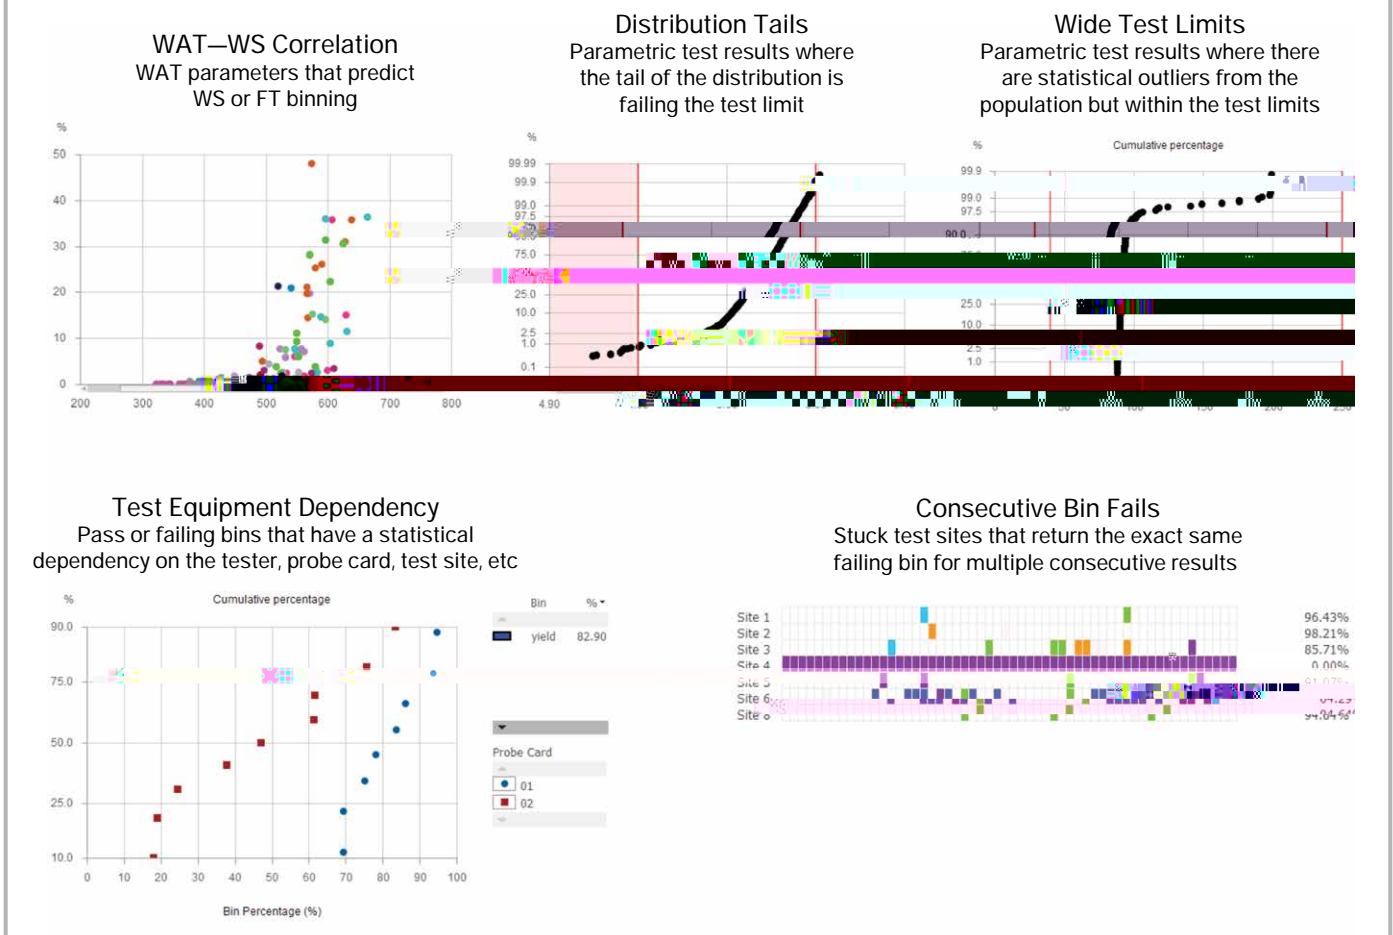

SiliconDash

Data Analytics for High-Volume Semiconductor Manufacturing and Test

Overview

What are SiliconDash Insights

Small Sampling of Insights Provided within SiliconDash

Figure 1: All Insights are instantly and automatically refreshed within seconds as your data continuously streams in independent of data volume

Architected with the User Experience in Mind

Figure 2: From hierarchical analysis to root cause in only a few clicks

Automated Production Control