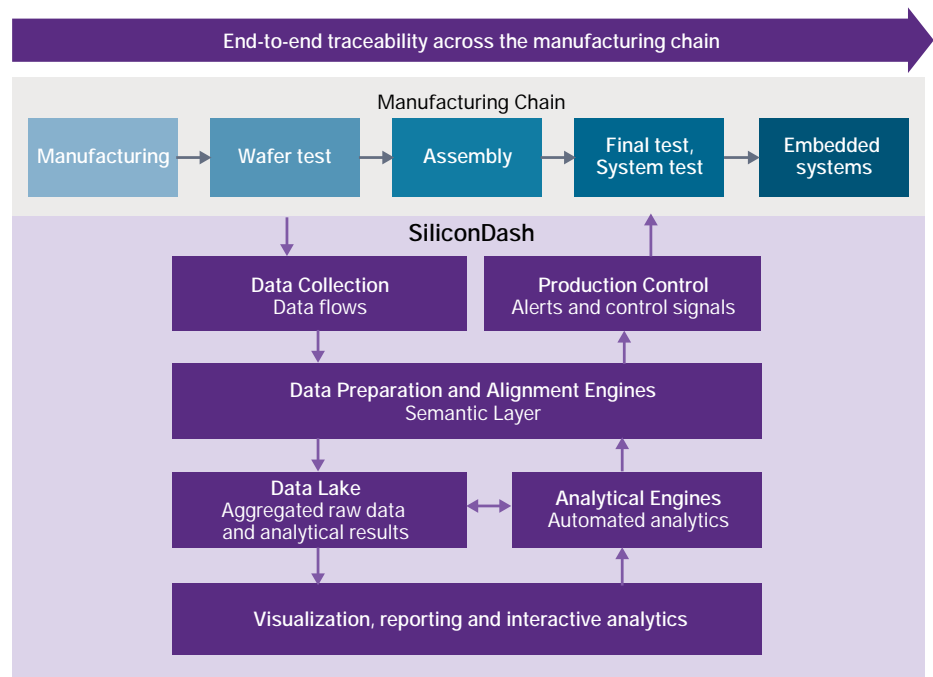

SiliconDash

Data Analytics for High-Volume Semiconductor Manufacturing and Test

Overview

What are SiliconDash Insights

Small Sampling of Insights Provided within SiliconDash

Figure 1: All Insights are instantly and automatically refreshed within seconds as your data continuously streams in independent of data volume

Architected with the User Experience in Mind

Figure 2: From hierarchical analysis to root cause in only a few clicks

Automated Production Control